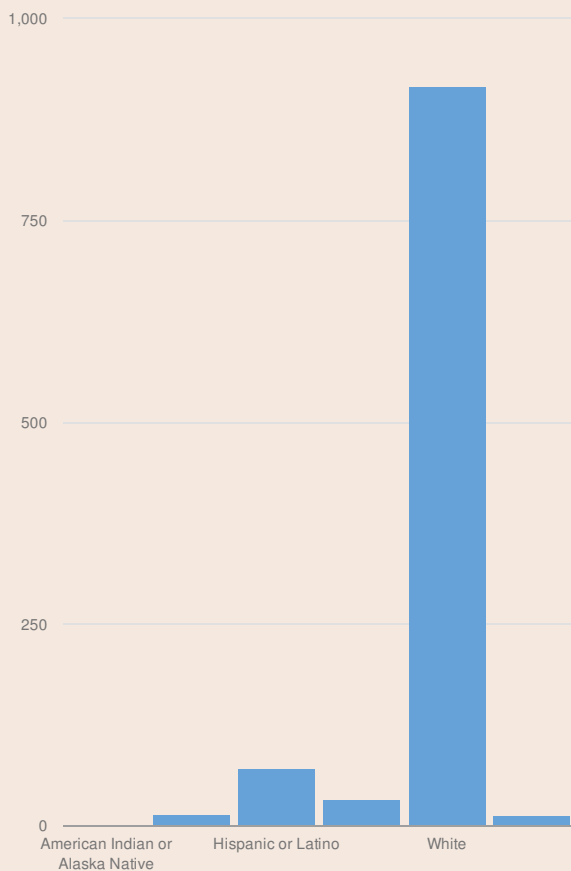

ENROLLMENT BY ETHNICITY

OTHER GROUPS