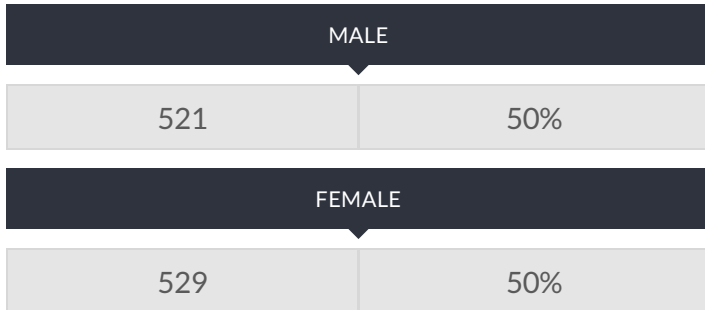

These enrollment data are collected as part of NYSED's Student Information Repository System (SIRS). These counts are as of "BEDS Day" which is typically the first Wednesday in October. Available are enrollment counts for public and charter school students by various demographics for the 2016 - 17 school year. For nonpublic school enrollment data please see the [Non-Public School Enrollment and Staff information](#) on our Information and Reporting Services webpage.

RHINEBECK CSD ENROLLMENT (2016 - 17)

K-12 Enrollment: 1,050

ENROLLMENT BY GENDER