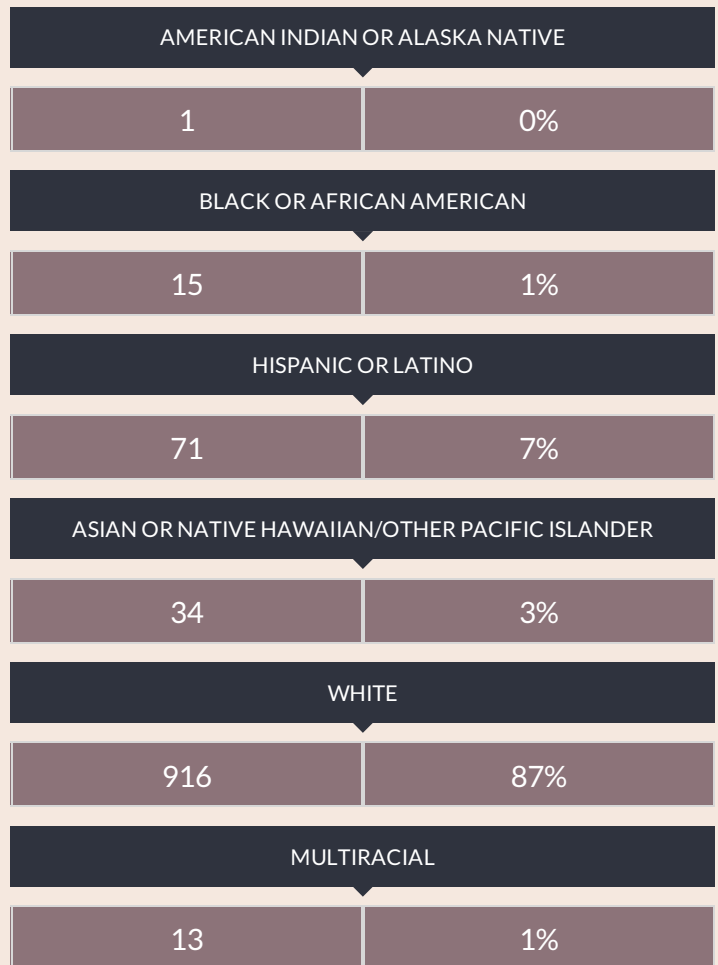

These enrollment data are collected as part of NYSED's Student Information Repository System (SIRS). These counts are as of "BEDS Day" which is typically the first Wednesday in October. Available are enrollment counts for public and charter school students by various demographics for the 2016 - 17 school year. For nonpublic school enrollment data please see the [Non-Public School Enrollment and Staff information](#) on our Information and Reporting Services webpage.

## RHINEBECK CSD ENROLLMENT (2016 - 17)

K-12 Enrollment: 1,050

### ENROLLMENT BY ETHNICITY