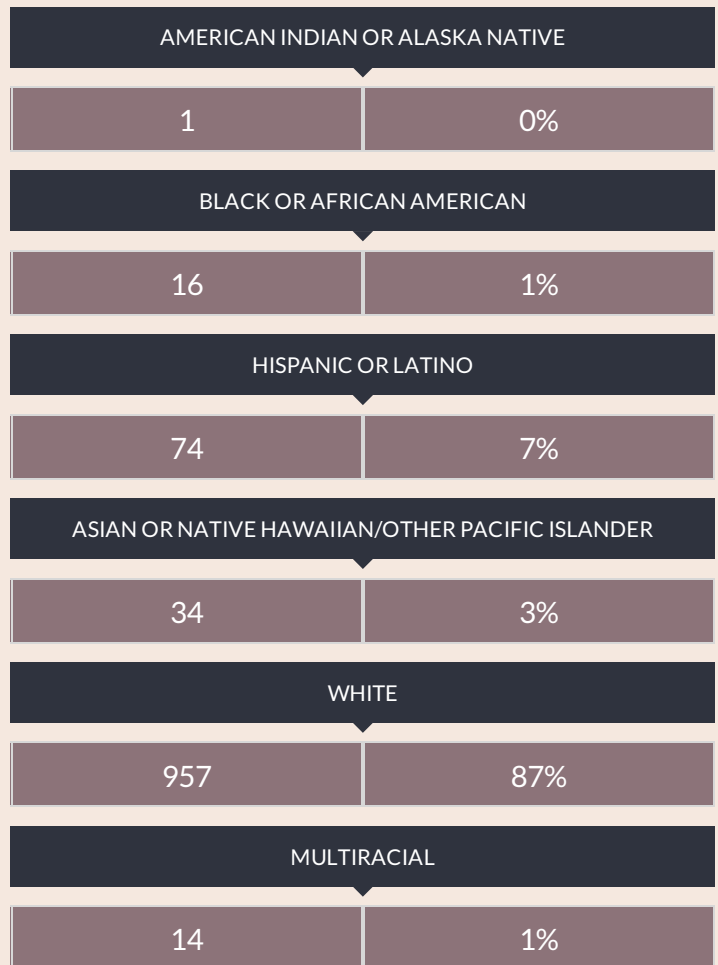

These enrollment data are collected as part of NYSED's Student Information Repository System (SIRS). These counts are as of "BEDS Day" which is typically the first Wednesday in October. Available are enrollment counts for public and charter school students by various demographics for the 2015 - 16 school year. For nonpublic school enrollment data please see the [Non-Public School Enrollment and Staff information](#) on our Information and Reporting Services webpage.

RHINEBECK CSD ENROLLMENT (2015 - 16)

K-12 Enrollment: 1,096

ENROLLMENT BY GENDER

ENROLLMENT BY ETHNICITY

OTHER GROUPS

ENROLLMENT BY GRADE

K (FULL DAY)	1ST GRADE	2ND GRADE	3RD GRADE
56 5%	82 7%	71 6%	75 7%
4TH GRADE	5TH GRADE	6TH GRADE	7TH GRADE
79 7%	81 7%	71 6%	92 8%
8TH GRADE	9TH GRADE	10TH GRADE	11TH GRADE
85 8%	104 9%	101 9%	100 9%
12TH GRADE			
99 9%			