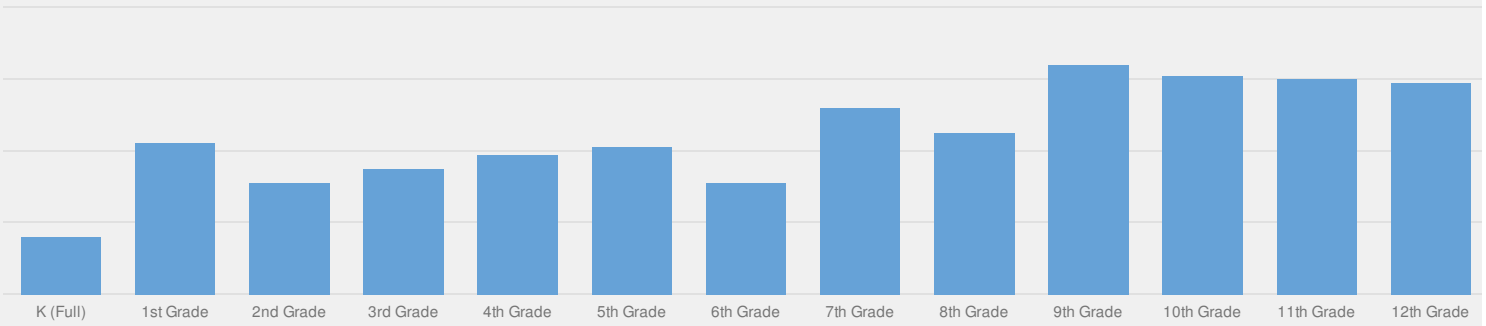

RHINEBECK CSD ENROLLMENT (2015 - 16)

K-12 Enrollment: 1,096

ENROLLMENT BY GENDER

ENROLLMENT BY ETHNICITY

OTHER GROUPS

ENROLLMENT BY GRADE

K (FULL DAY)	1ST GRADE	2ND GRADE	3RD GRADE
56 5%	82 7%	71 6%	75 7%
4TH GRADE	5TH GRADE	6TH GRADE	7TH GRADE
79 7%	81 7%	71 6%	92 8%
8TH GRADE	9TH GRADE	10TH GRADE	11TH GRADE
85 8%	104 9%	101 9%	100 9%
12TH GRADE			
99 9%			