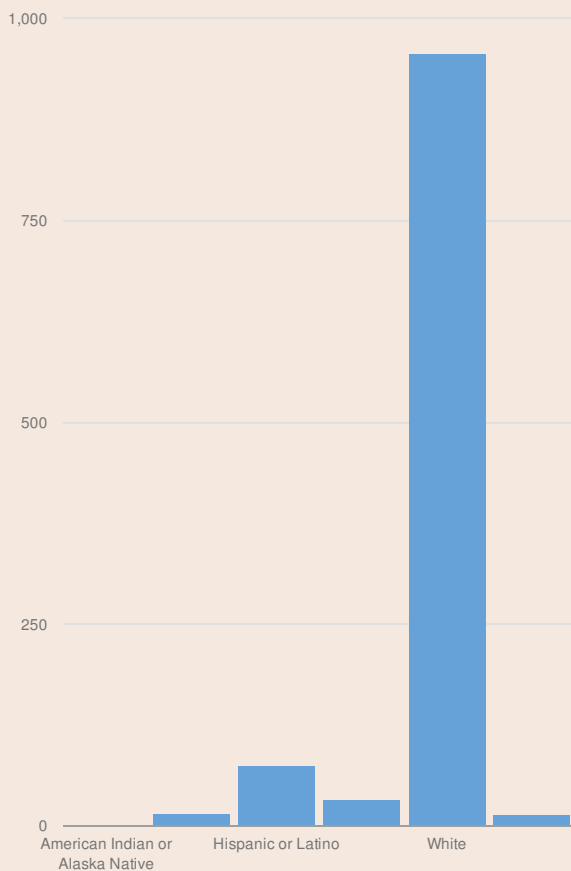

These enrollment data are collected as part of NYSED's Student Information Repository System (SIRS). These counts are as of "BEDS Day" which is typically the first Wednesday in October. Available are enrollment counts for public and charter school students by various demographics for the 2015 - 16 school year. For nonpublic school enrollment data please see the [Non-Public School Enrollment and Staff information](#) on our Information and Reporting Services webpage.

RHINEBECK CSD ENROLLMENT (2015 - 16)

K-12 Enrollment: 1,096

ENROLLMENT BY GENDER

ENROLLMENT BY ETHNICITY

OTHER GROUPS

ENROLLMENT BY GRADE

K (FULL DAY)	1ST GRADE	2ND GRADE	3RD GRADE
56 5%	82 7%	71 6%	75 7%
4TH GRADE	5TH GRADE	6TH GRADE	7TH GRADE
79 7%	81 7%	71 6%	92 8%
8TH GRADE	9TH GRADE	10TH GRADE	11TH GRADE
85 8%	104 9%	101 9%	100 9%
12TH GRADE			
99 9%			