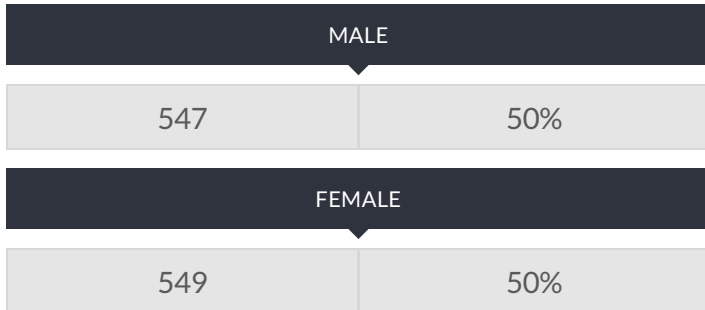

These enrollment data are collected as part of NYSED's Student Information Repository System (SIRS). These counts are as of "BEDS Day" which is typically the first Wednesday in October. Available are enrollment counts for public and charter school students by various demographics for the 2015 - 16 school year. For nonpublic school enrollment data please see the [Non-Public School Enrollment and Staff information](#) on our Information and Reporting Services webpage.

RHINEBECK CSD ENROLLMENT (2015 - 16)

K-12 Enrollment: 1,096

ENROLLMENT BY GENDER