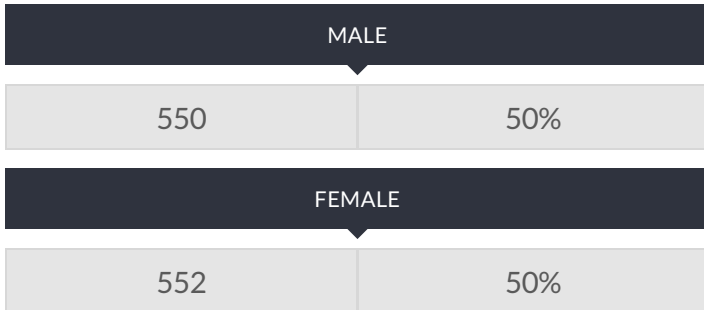

These enrollment data are collected as part of NYSED's Student Information Repository System (SIRS). These counts are as of "BEDS Day" which is typically the first Wednesday in October. Available are enrollment counts for public and charter school students by various demographics for the 2014 - 15 school year. For nonpublic school enrollment data please see the [Non-Public School Enrollment and Staff information](#) on our Information and Reporting Services webpage.

RHINEBECK CSD ENROLLMENT (2014 - 15)

K-12 Enrollment: 1,102

ENROLLMENT BY GENDER

ENROLLMENT BY ETHNICITY

OTHER GROUPS

ENROLLMENT BY GRADE

K (FULL DAY)	1ST GRADE	2ND GRADE	3RD GRADE
77 7%	73 7%	69 6%	78 7%
4TH GRADE	5TH GRADE	6TH GRADE	7TH GRADE
75 7%	70 6%	91 8%	76 7%
8TH GRADE	9TH GRADE	10TH GRADE	11TH GRADE
104 9%	102 9%	98 9%	103 9%
12TH GRADE			
86 8%			