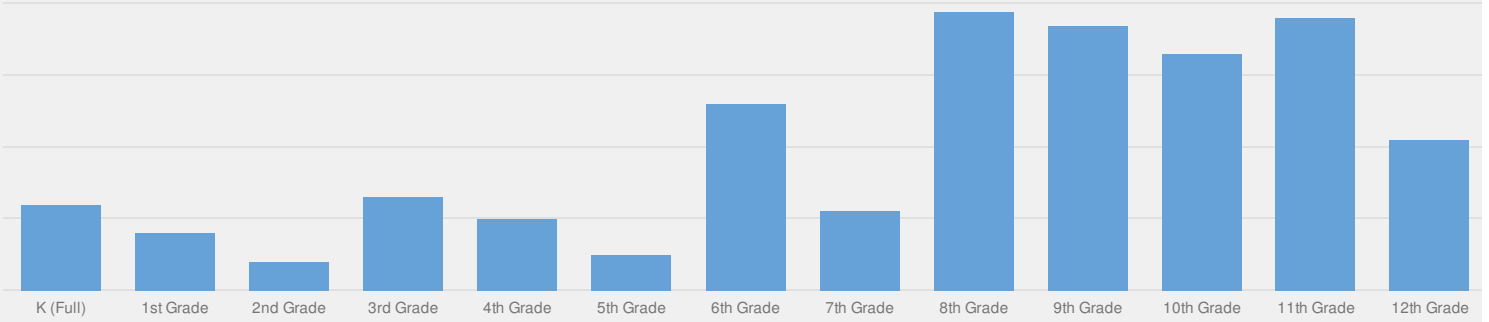

RHINEBECK CSD ENROLLMENT (2014 - 15)

K-12 Enrollment: 1,102

ENROLLMENT BY GENDER

ENROLLMENT BY ETHNICITY

OTHER GROUPS

ENROLLMENT BY GRADE

K (FULL DAY)	1ST GRADE	2ND GRADE	3RD GRADE
77 7%	73 7%	69 6%	78 7%
4TH GRADE	5TH GRADE	6TH GRADE	7TH GRADE
75 7%	70 6%	91 8%	76 7%
8TH GRADE	9TH GRADE	10TH GRADE	11TH GRADE
104 9%	102 9%	98 9%	103 9%
12TH GRADE			
86 8%			