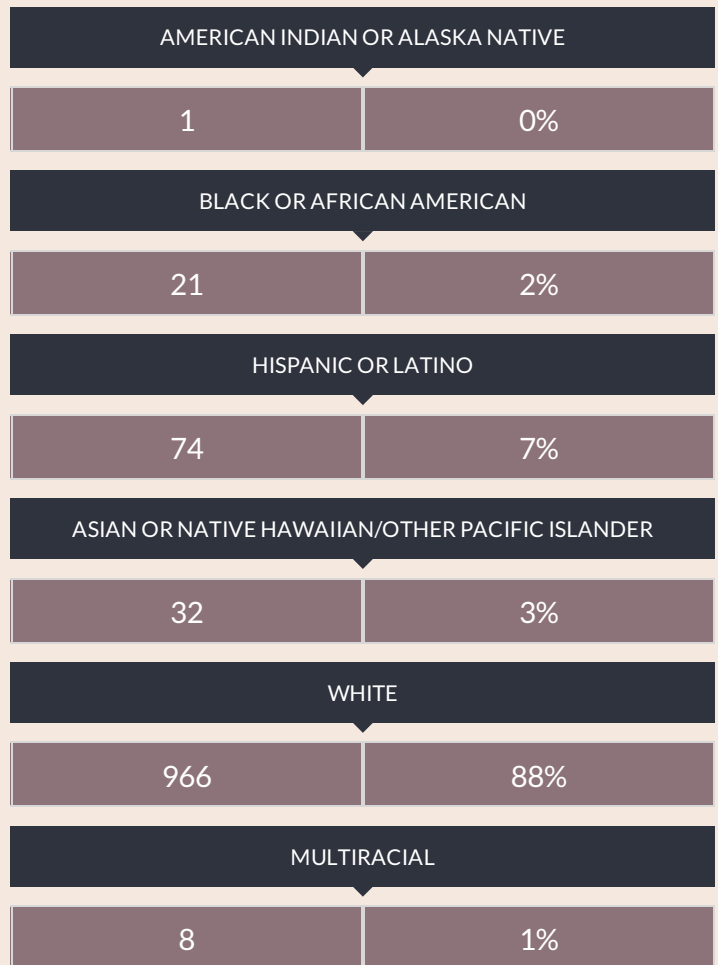

These enrollment data are collected as part of NYSED's Student Information Repository System (SIRS). These counts are as of "BEDS Day" which is typically the first Wednesday in October. Available are enrollment counts for public and charter school students by various demographics for the 2014 - 15 school year. For nonpublic school enrollment data please see the [Non-Public School Enrollment and Staff information](#) on our Information and Reporting Services webpage.

RHINEBECK CSD ENROLLMENT (2014 - 15)

K-12 Enrollment: 1,102

ENROLLMENT BY GENDER

ENROLLMENT BY ETHNICITY

OTHER GROUPS

ENROLLMENT BY GRADE

K (FULL DAY)	1ST GRADE	2ND GRADE	3RD GRADE
77 7%	73 7%	69 6%	78 7%
4TH GRADE	5TH GRADE	6TH GRADE	7TH GRADE
75 7%	70 6%	91 8%	76 7%
8TH GRADE	9TH GRADE	10TH GRADE	11TH GRADE
104 9%	102 9%	98 9%	103 9%
12TH GRADE			
86 8%			