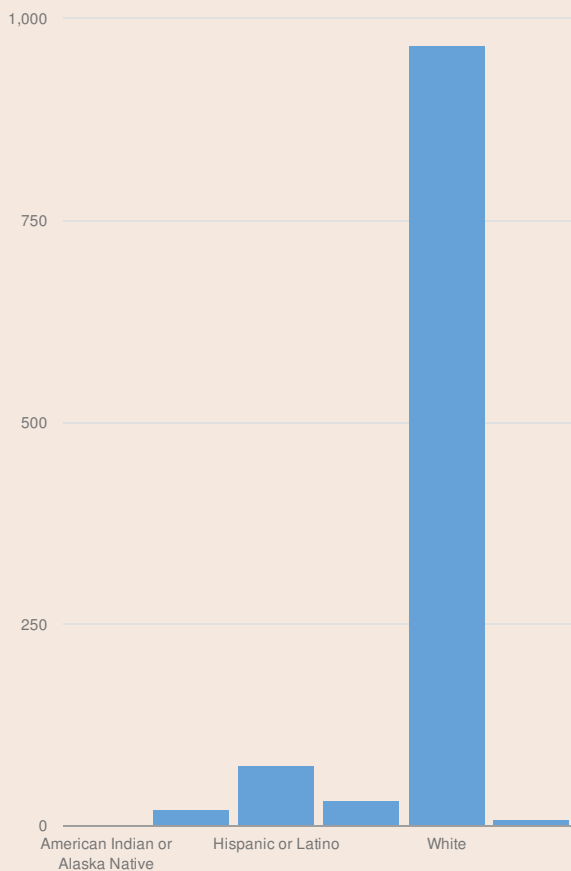

These enrollment data are collected as part of NYSED's Student Information Repository System (SIRS). These counts are as of "BEDS Day" which is typically the first Wednesday in October. Available are enrollment counts for public and charter school students by various demographics for the 2014 - 15 school year. For nonpublic school enrollment data please see the [Non-Public School Enrollment and Staff information](#) on our Information and Reporting Services webpage.

RHINEBECK CSD ENROLLMENT (2014 - 15)

K-12 Enrollment: 1,102

ENROLLMENT BY GENDER

ENROLLMENT BY ETHNICITY

OTHER GROUPS

ENROLLMENT BY GRADE

K (FULL DAY)	1ST GRADE	2ND GRADE	3RD GRADE
77 7%	73 7%	69 6%	78 7%
4TH GRADE	5TH GRADE	6TH GRADE	7TH GRADE
75 7%	70 6%	91 8%	76 7%
8TH GRADE	9TH GRADE	10TH GRADE	11TH GRADE
104 9%	102 9%	98 9%	103 9%
12TH GRADE			
86 8%			